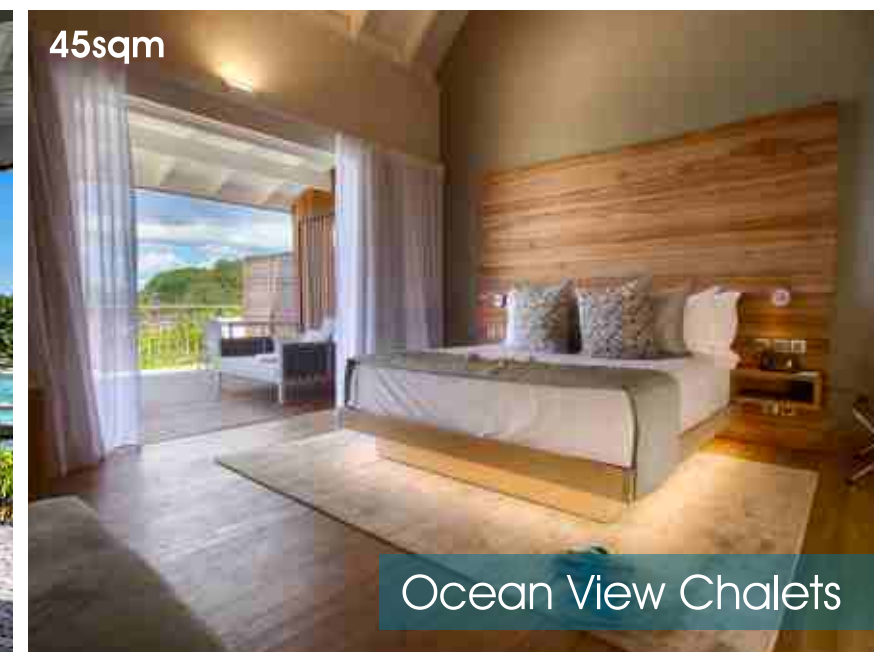

caranabeach

MAHE • SEYCHELLES

CaranaBeach

CaranaBeach embodies a completely new category of boutique accommodation, reflecting the genuine, unprocessed character of the Seychelles. The hotel's 40 chalets overlook one of Mahe's most dramatically picturesque beaches, the hotel has been designed to accentuate the wild nature of this unique location with the view from every room spilling out onto striking blue seas. Modern twists on island architecture, contemporary ocean-themed décor and a home-grown culture of genuine Seychelles hospitality, feed into a casual yet chic ambiance for guests to dine, unwind and recharge.

Accommodation

The chalets accentuate the wild, dramatic landscape on which the hotel is built, with hushed greys and soft earth tones of the interiors providing a stark but soothing contrast to the view that spills out onto the entire bay, with fluorescent blues and greens of the sea, the lush hillside and a white-sand beach framed by granite pillars. Each chalet boasts modern comforts with elegantly rustic touches inspired by the sea.

The hotel features **28 Ocean View Chalets** with a comfortable terrace, and **12 Ocean View Pool Chalets** with a private plunge pool and additional deck space on the terrace.

Rooms can fit 2 adults and 1 child or teenager below 18 years.
Children under 5 years stay at no additional cost.

60sqm

Ocean View Pool Chalets

45sqm

Ocean View Chalets

Spa & Wellness

The Sens Spa, imparts the true sensations of Seychelles through a line-up of spa treatments using only natural, locally sourced ingredients. A variety of rejuvenating, energising or restorative therapies each reveal a unique signature scent native to the islands, complemented by carefully selected pairings of essential oils. Whole-body wraps and scrubs are available as in-chalet treatments, while massages, beauty and nail treatments can also be enjoyed at the spa itself.